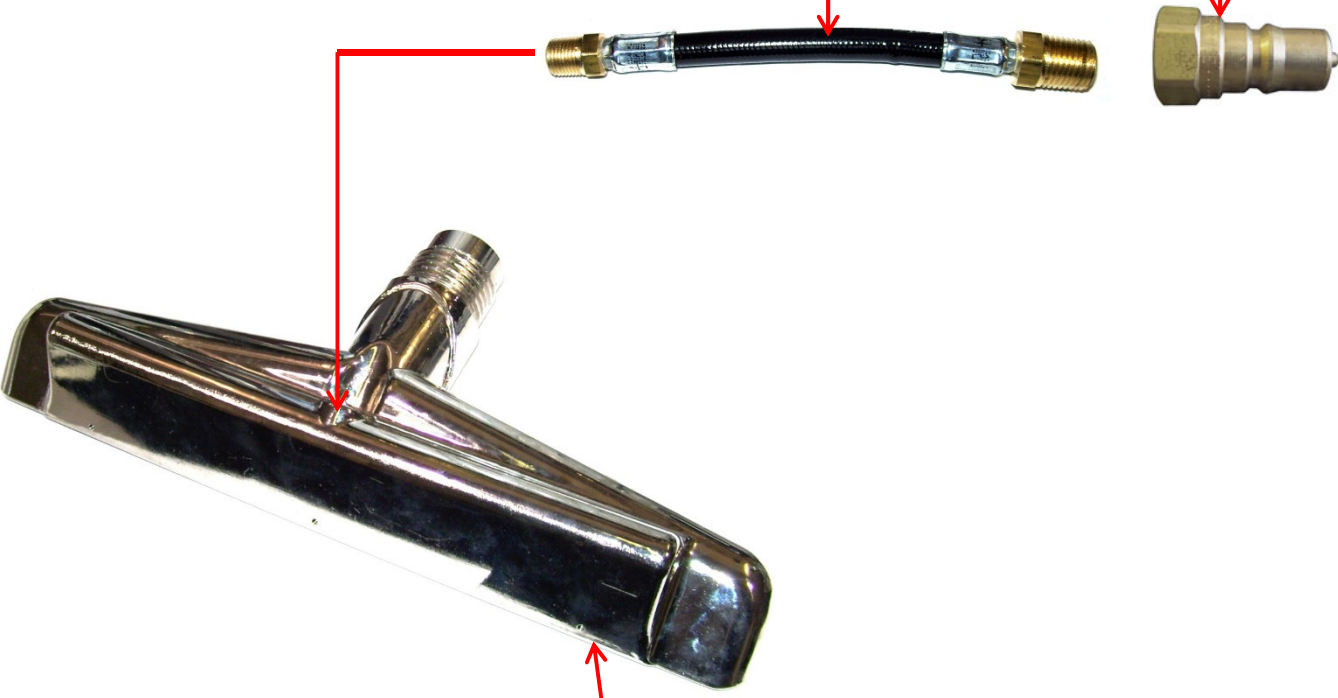

# AR51E GEKKO 14" SQUEEGEE HEAD PARTS

Part #	Description	QTY
AR51E	Gekko 14" Squeegee Head Complete	1
NA021A	Cast 14" Gekko Head	1
AR51SQ	Attachment Gekko 14" Squeegee	1
NM5854	HP Solution Hose Assembly	1
AH102B	1/4" Male Quick Connect Brass	1
BR219	Plug 1/4" MPT Socket Head Brass	2
B605	Spray Jet, Veejet 1/8" VV 8001 brass	2
B607	Spray Jet, Veejet 1/8" VV 11001 brass	1
NM5852	4-40 x 0.3125" Pan Head Machine Screw, SS	5

AR51E - 14" GEKKO SQUEEGEE HEAD COMPLETE

# AR51E GEKKO 14" SQUEEGEE HEAD PARTS

AH102B - 1/4" MALE QUICK CONNECT

NM5854 - 3/16" HP SOLUTION HOSE ASSEMBLY  
2-3/4" with 1/8" MPT & 1/4" MPT ends

NA021A - CAST 14" GEKKO HEAD

# AR51E GEKKO 14" SQUEEGEE HEAD PARTS