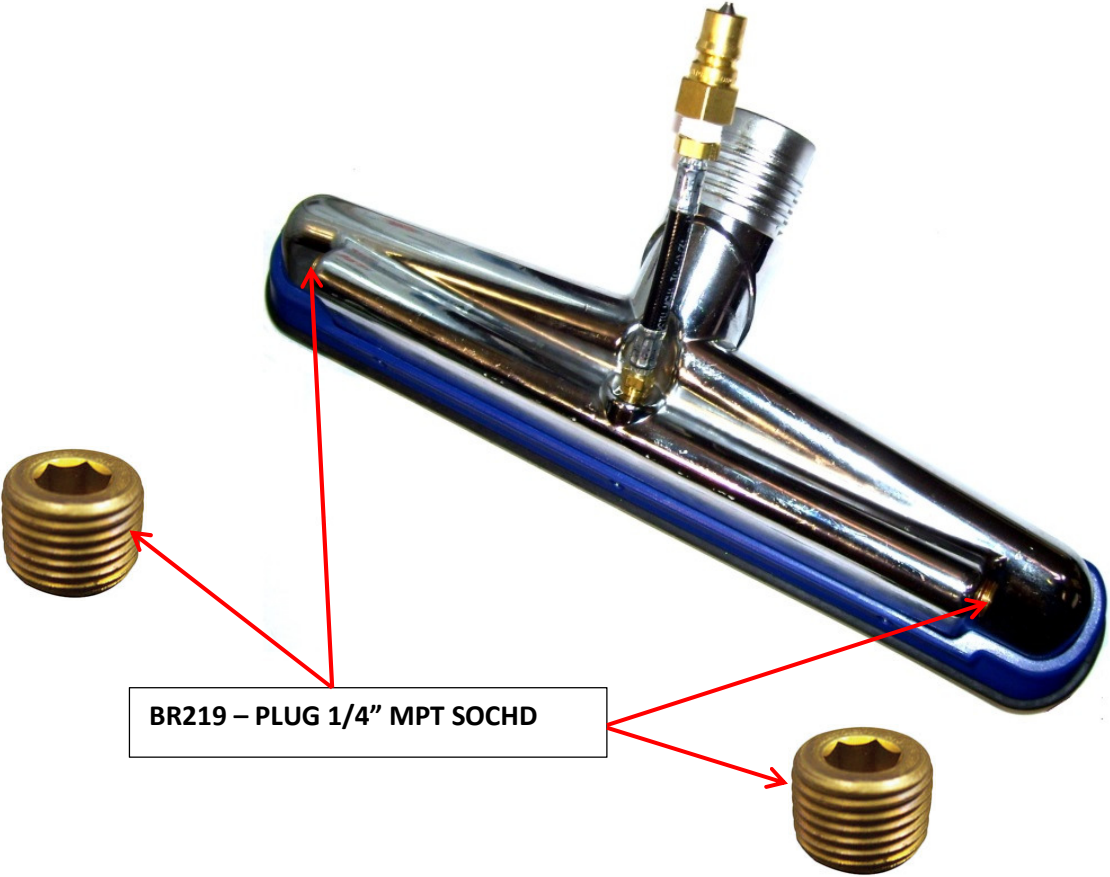

AR51E GEKKO 14" SQUEEGEE HEAD PARTS

BR219 - PLUG 1/4" MPT SOCHD