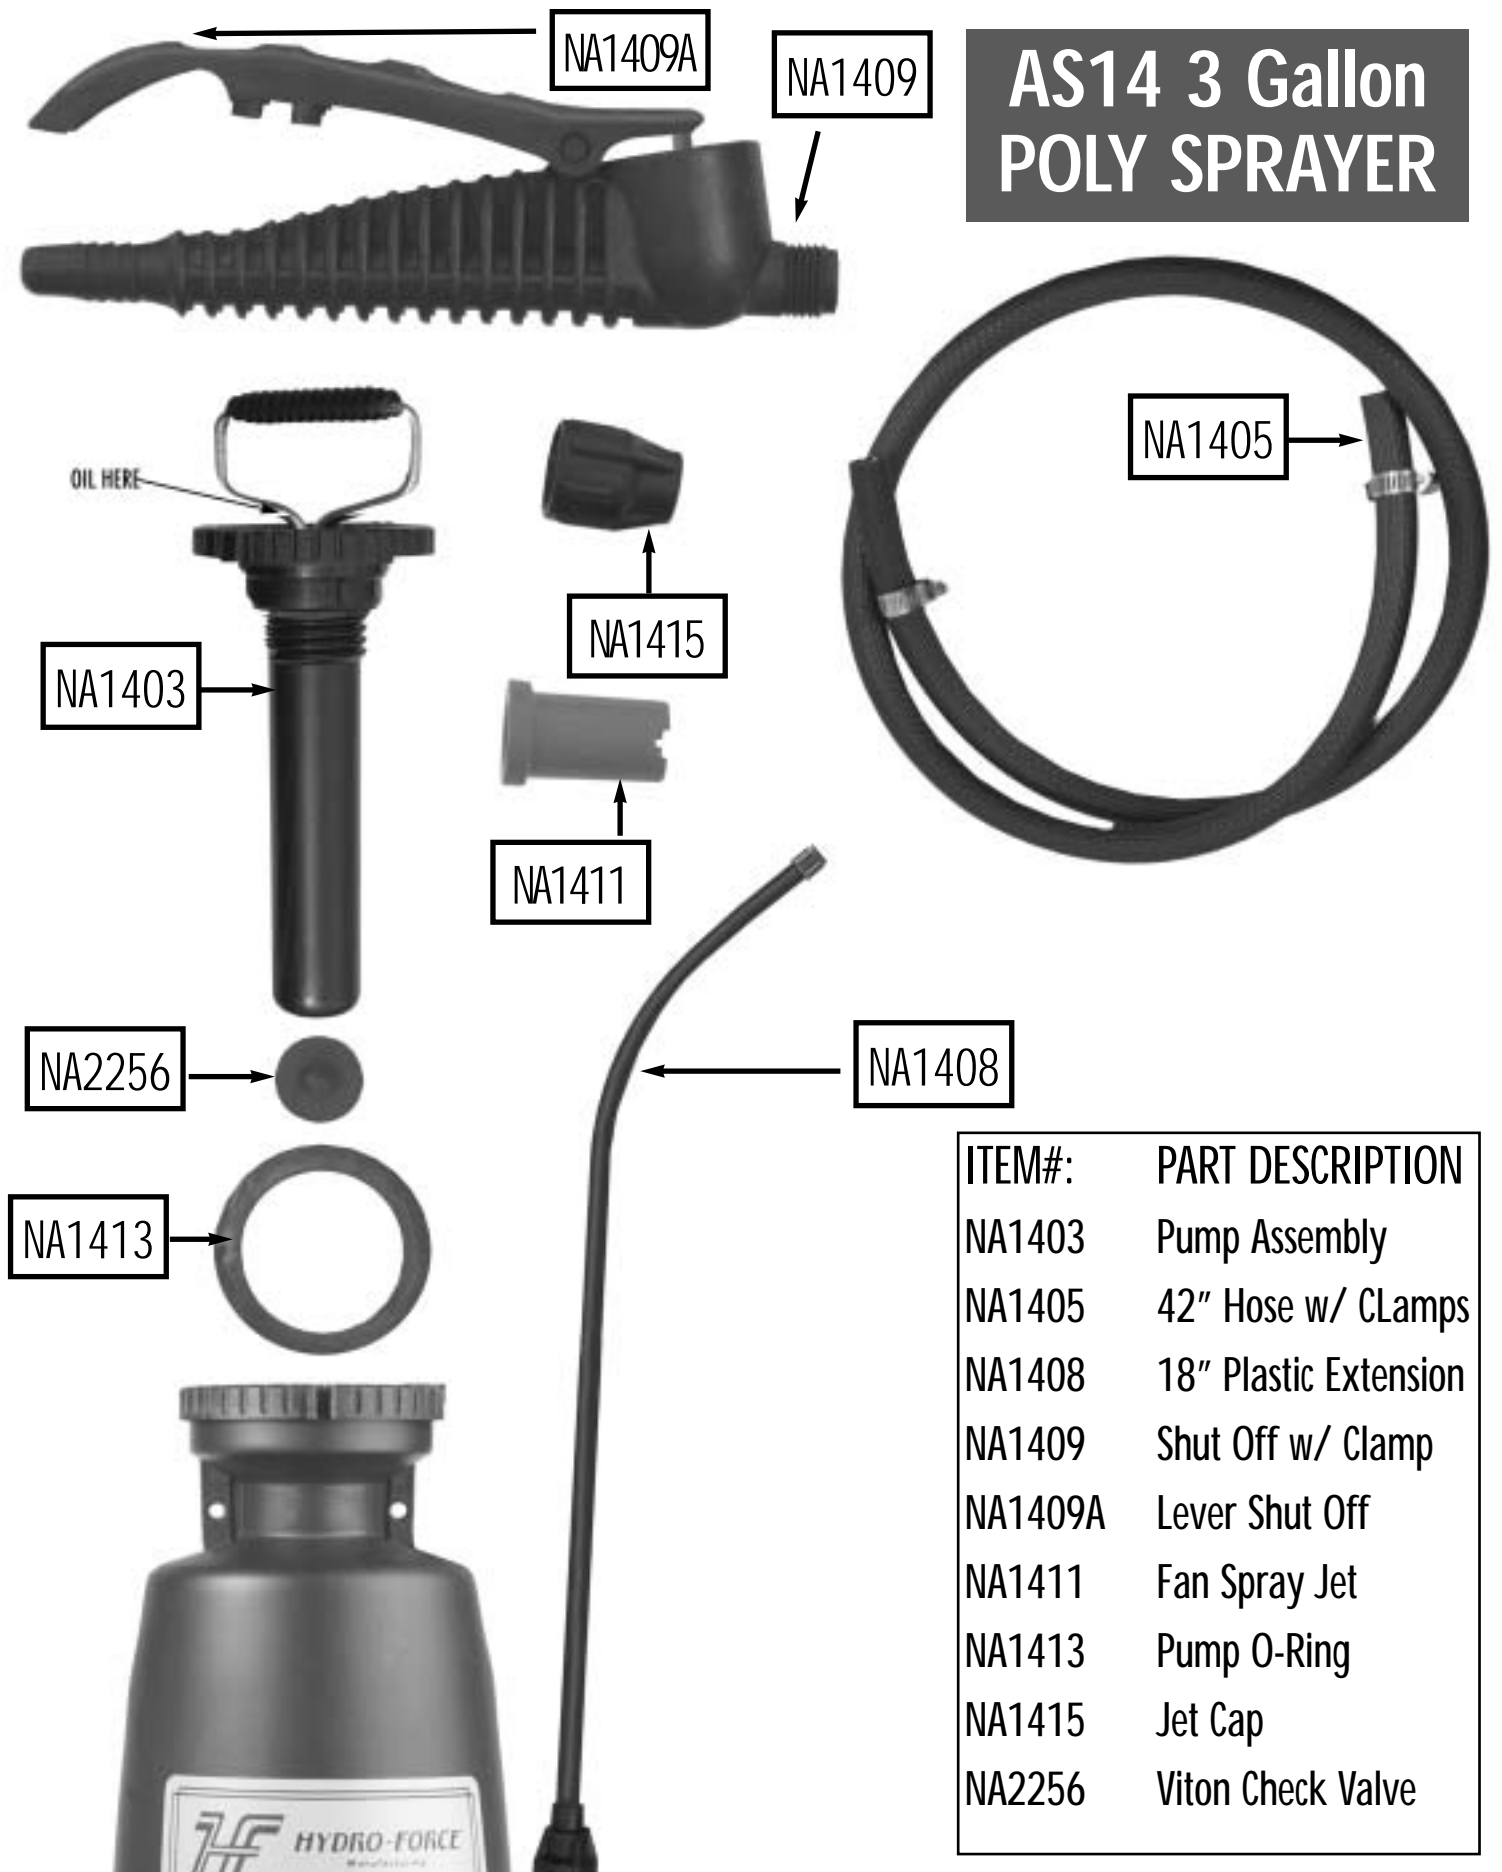

# AS14 3 Gallon POLY SPRAYER

ITEM#:	PART DESCRIPTION
NA1403	Pump Assembly
NA1405	42" Hose w/ Clamps
NA1408	18" Plastic Extension
NA1409	Shut Off w/ Clamp
NA1409A	Lever Shut Off
NA1411	Fan Spray Jet
NA1413	Pump O-Ring
NA1415	Jet Cap
NA2256	Viton Check Valve