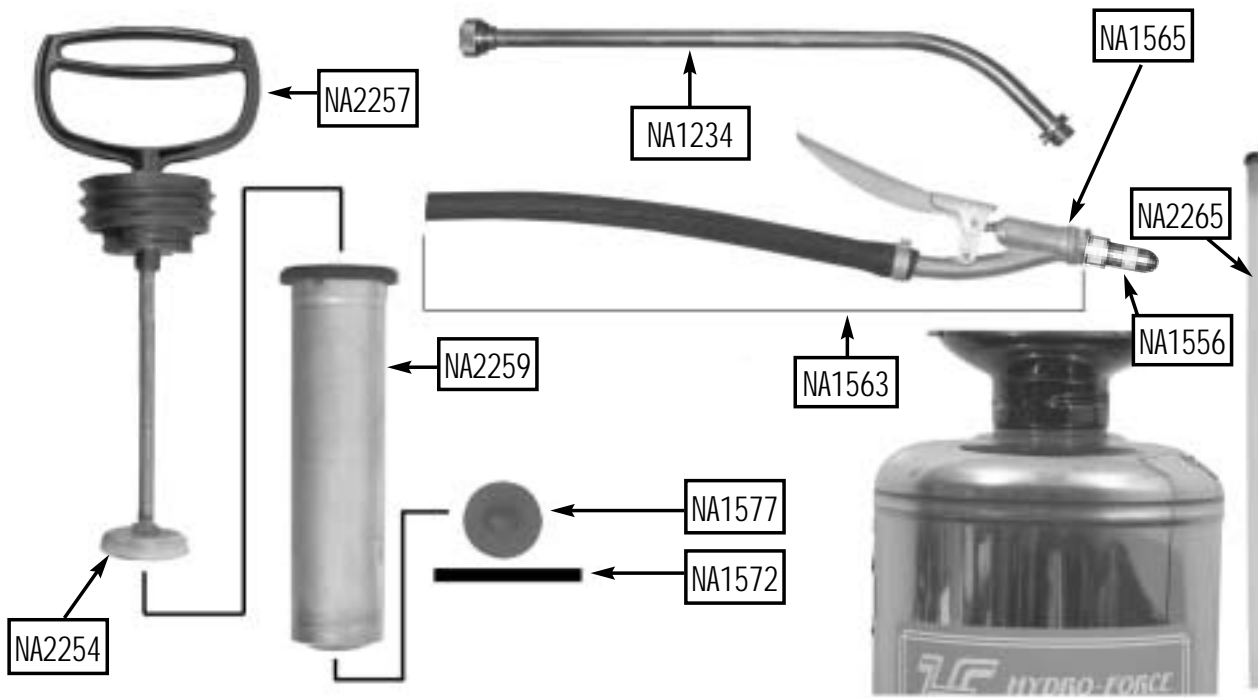

AS21 2 Gal. Stainless Steel Sprayer

ITEM#	PART DESCRIPTION
NA1234	Extension, 12" Brass
NA1556	ConeJet Adjustable
NA1563	Hose, Shutoff, Nozzle, Clamp
NA1565	Shut Off, Nozzle, Clamp
NA1572	Rubber Top Ring
NA1577	Rubber Check Valve
NA2254	Plunger Cup
NA2257	Plunger Rod Assy 7" (includes NA2254)
NA2259	Pump Barrel 7", Brass (Incl. NA1577, NA1572)
NA2265	Outlet Tubing